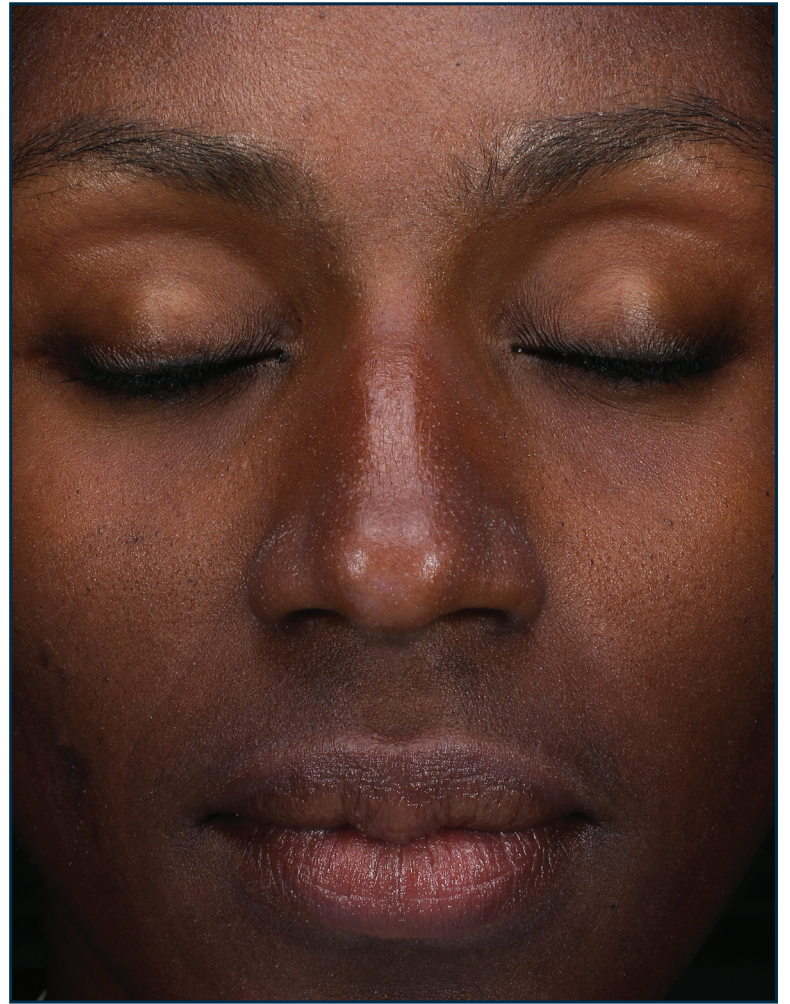

NEW

skinbetter<sup>™</sup>  
SCIENCE<sup>®</sup>

sunbetter<sup>™</sup>  
Advanced  
Mineral Protection  
SHEER

BROAD SPECTRUM  
**SPF 56**  
SUNSCREEN STICK

Sheer application for a  
broad range of skin types.

BEFORE

IMMEDIATELY AFTER APPLICATION\*

sun**better** SHEER stick creates a transparent, silky canvas with invisible protection.

\*Unretouched clinical photography. Individual results may vary. Data on file.

©2019, skin**better** science.

BEFORE

IMMEDIATELY AFTER APPLICATION\*

Photos taken under blue light show uniformity of coverage despite invisible application.

\*Unretouched clinical photography. Individual results may vary. Data on file.

©2019, skin**better** science.

BEFORE

IMMEDIATELY AFTER APPLICATION\*

Sheer application for a broad range of skin types.

\*Unretouched clinical photography. Individual results may vary. Data on file.

©2019, skin**better** science.