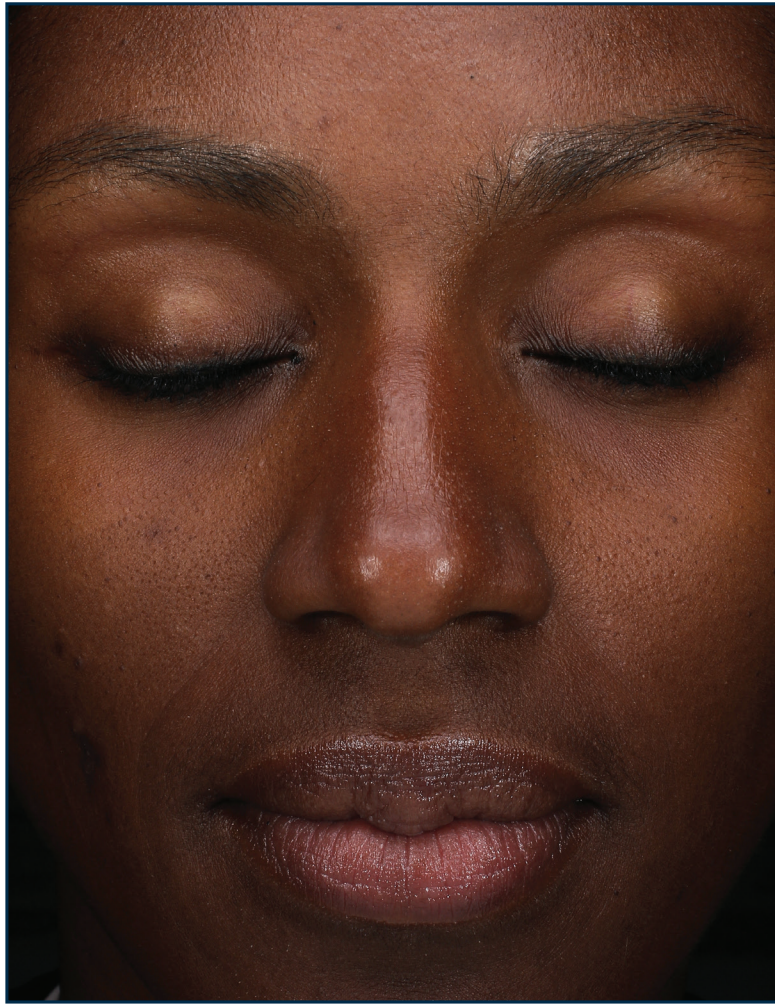

NEW

skinbetter<sup>™</sup>  
SCIENCE<sup>®</sup>

sunbetter<sup>™</sup>  
Advanced  
Mineral Protection  
SHEER

BROAD SPECTRUM  
**SPF 56**  
SUNSCREEN STICK

Sheer application for a  
broad range of skin types.

BEFORE

IMMEDIATELY AFTER APPLICATION\*

sun**better** SHEER stick creates a transparent, silky canvas with invisible protection.

\*Unretouched clinical photography. Individual results may vary. Data on file.

©2019, skin**better** science.

BEFORE

IMMEDIATELY AFTER APPLICATION\*

Photos taken under blue light show uniformity of coverage despite invisible application.

\*Unretouched clinical photography. Individual results may vary. Data on file.

©2019, skin**better** science.

BEFORE

IMMEDIATELY AFTER APPLICATION\*

Sheer application for a broad range of skin types.

\*Unretouched clinical photography. Individual results may vary. Data on file.

©2019, skin**better** science.