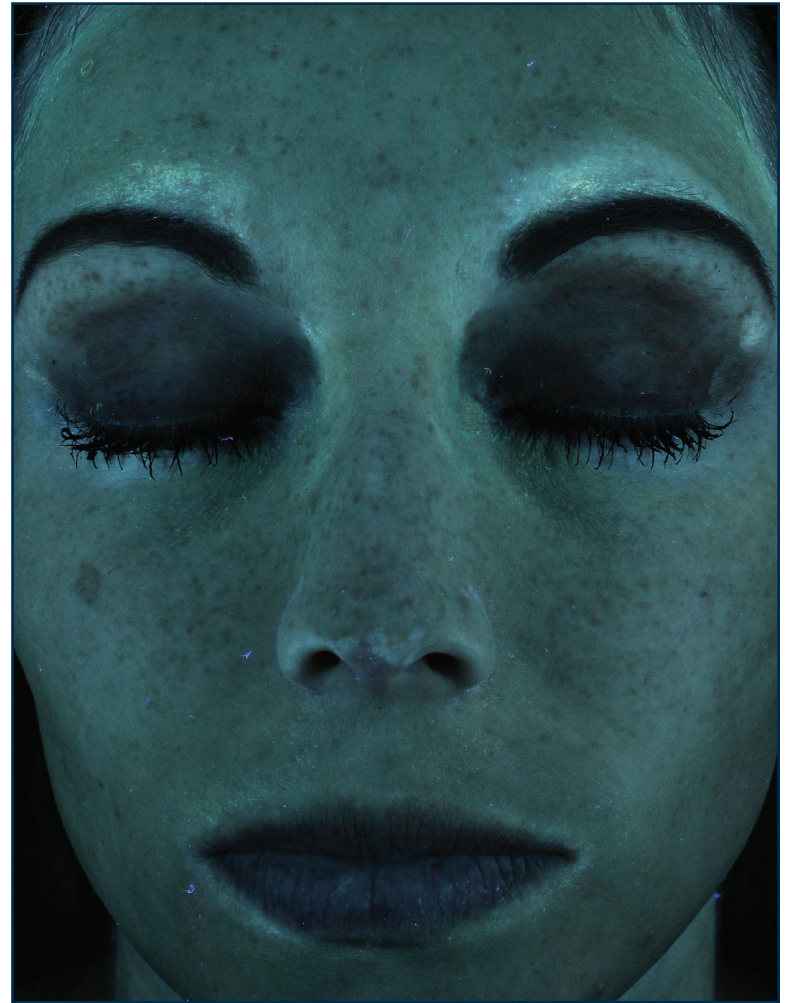

NEW

skinbetter<sup>™</sup>  
SCIENCE<sup>®</sup>

sunbetter<sup>™</sup>  
Advanced  
Mineral Protection  
SHEER

BROAD SPECTRUM  
**SPF 56**  
SUNSCREEN STICK

Sheer application for a  
broad range of skin types.

BEFORE

IMMEDIATELY AFTER APPLICATION\*

sun**better** SHEER stick creates a transparent, silky canvas with invisible protection.

\*Unretouched clinical photography. Individual results may vary. Data on file.

©2019, skin**better** science.

BEFORE

IMMEDIATELY AFTER APPLICATION\*

Photos taken under blue light show uniformity of coverage despite invisible application.

\*Unretouched clinical photography. Individual results may vary. Data on file.

©2019, skin**better** science.

BEFORE

IMMEDIATELY AFTER APPLICATION\*

Sheer application for a broad range of skin types.

\*Unretouched clinical photography. Individual results may vary. Data on file.

©2019, skin**better** science.